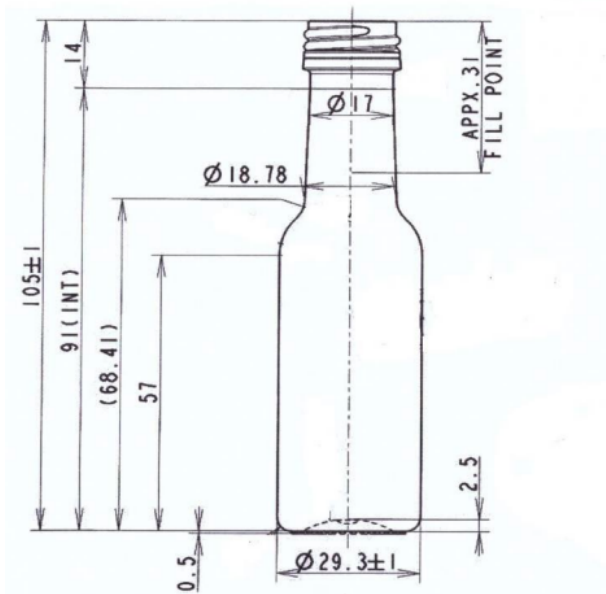

Spirit 40

Food contact statement

We hereby confirm that this product complies with the requirements of the European legislation (EU) no 10/2011 and all its amendments for plastics used in contact with food

General info

Item no. (SKU):	LS1133008115
Family / Range:	Spirit
Capacity:	40ml
Neck:	20 ROPP
Weight:	9
Shape:	Round
Material:	PET
Colour:	All Colours Available
Print Areas:	
Country of Origin:	Lithuania

Packaging Info

Packed in Boxes

Box Dimensions (mm):	594 x 394 x 448
Quantity per box (pcs):	910
Boxes per pallet (pcs):	20
Quantity per pallet (pcs):	18200
Net weight (kg):	98
Gross weight (kg):	106
Pallet height (mm):	2400

Packed in PE bags on trays

Tray dimensions (mm):	
Quantity per tray (pcs):	
Quantity per PE bag (pcs):	
PE bags per tray (pcs):	
Trays per pallet (pcs):	
Quantity per pallet (pcs):	
Net weight (kg):	
Gross weight (kg):	
Pallet height (mm):	

Storage

Please be aware that these products are handled and stored correctly in order to ensure the safety and quality of our products. When storing this product, please avoid excessive force and storage above 40 degrees Celsius (86 degrees Fahrenheit)